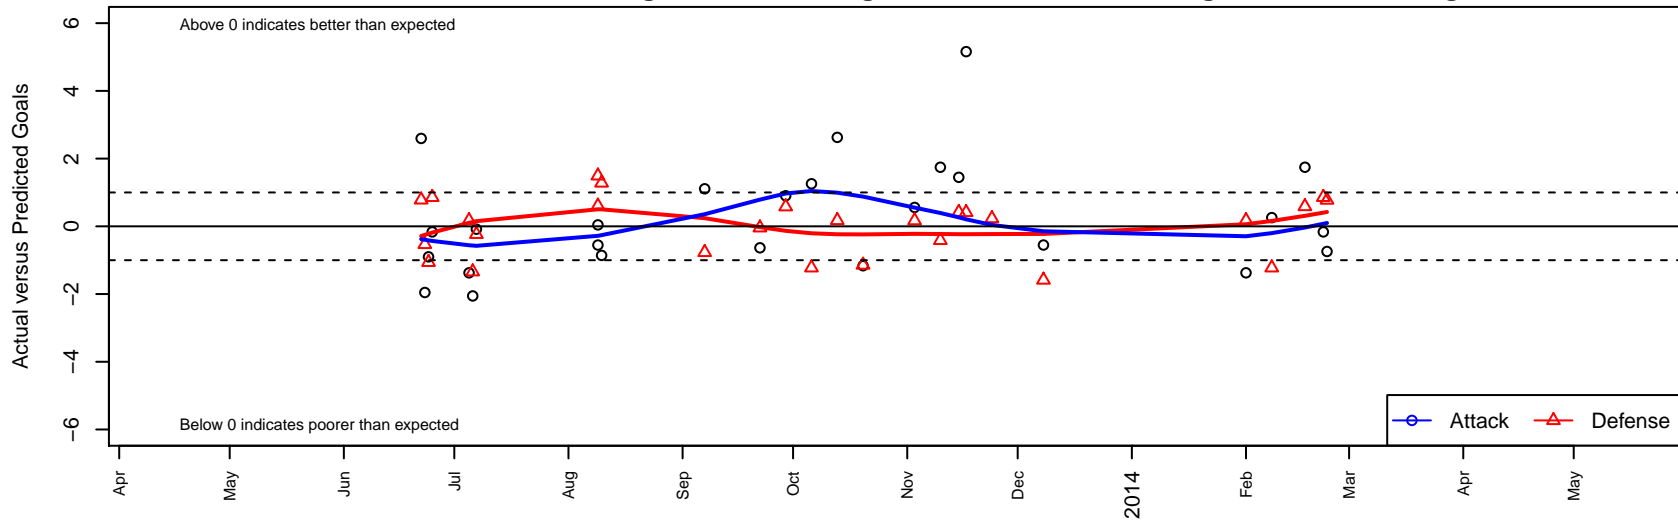

Tynecastle FC-R B96

Tynecastle FC
 Everett, WA
 B96 total strength=1713
 attack=22.28 defense=25.17
 fall league = PSPL WSPL/Classic U17
 alt names used:
 Tynecastle FC B96R
 TYNECASTLE INTERNATIONAL FC B96 RES
 Tynecastle FC Reserves
 TYNECASTLE INTERNATIONAL FC TIFC B96

Venues played:
 US Club Regionals Premier U16
 Sounders FC Cup BU17
 Sporting Invitational Boys U17 U17
 PSPL WSPL/Classic U17
 WA Cup BU15-17 Boys U17 Gold/Silver U17

Tynecastle FC-R B96
 Dots are actual minus expected GF (blue circles) and GA (red triangles).
 Blue line is smoothed change in attack strength. Red is smoothed change in defense strength.